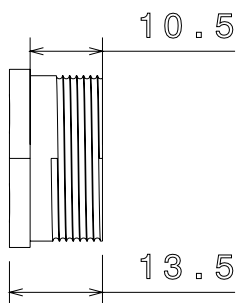

**PRODUCT CODE: MBBS2**  
MALE BRASS BUSH: SHORT

**DESCRIPTION**

25mm Male Brass Bush: Short

**FINISH**

Self Colour

**MATERIAL**

Brass

**PACKAGING**

Packed in qty 100

**ADDITIONAL NOTES**

Conforms to BS EN61386-1

Isometric view

Front view

Top view