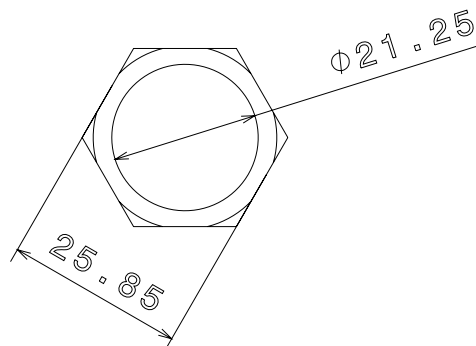

**PRODUCT CODE: MBBS2**  
MALE BRASS BUSH: SHORT

**DESCRIPTION**

25mm Male Brass Bush: Short

**FINISH**

Self Colour

**MATERIAL**

Brass

**PACKAGING**

Packed in qty 100

**ADDITIONAL NOTES**

Conforms to BS EN61386-1

Isometric view

Front view

Top view